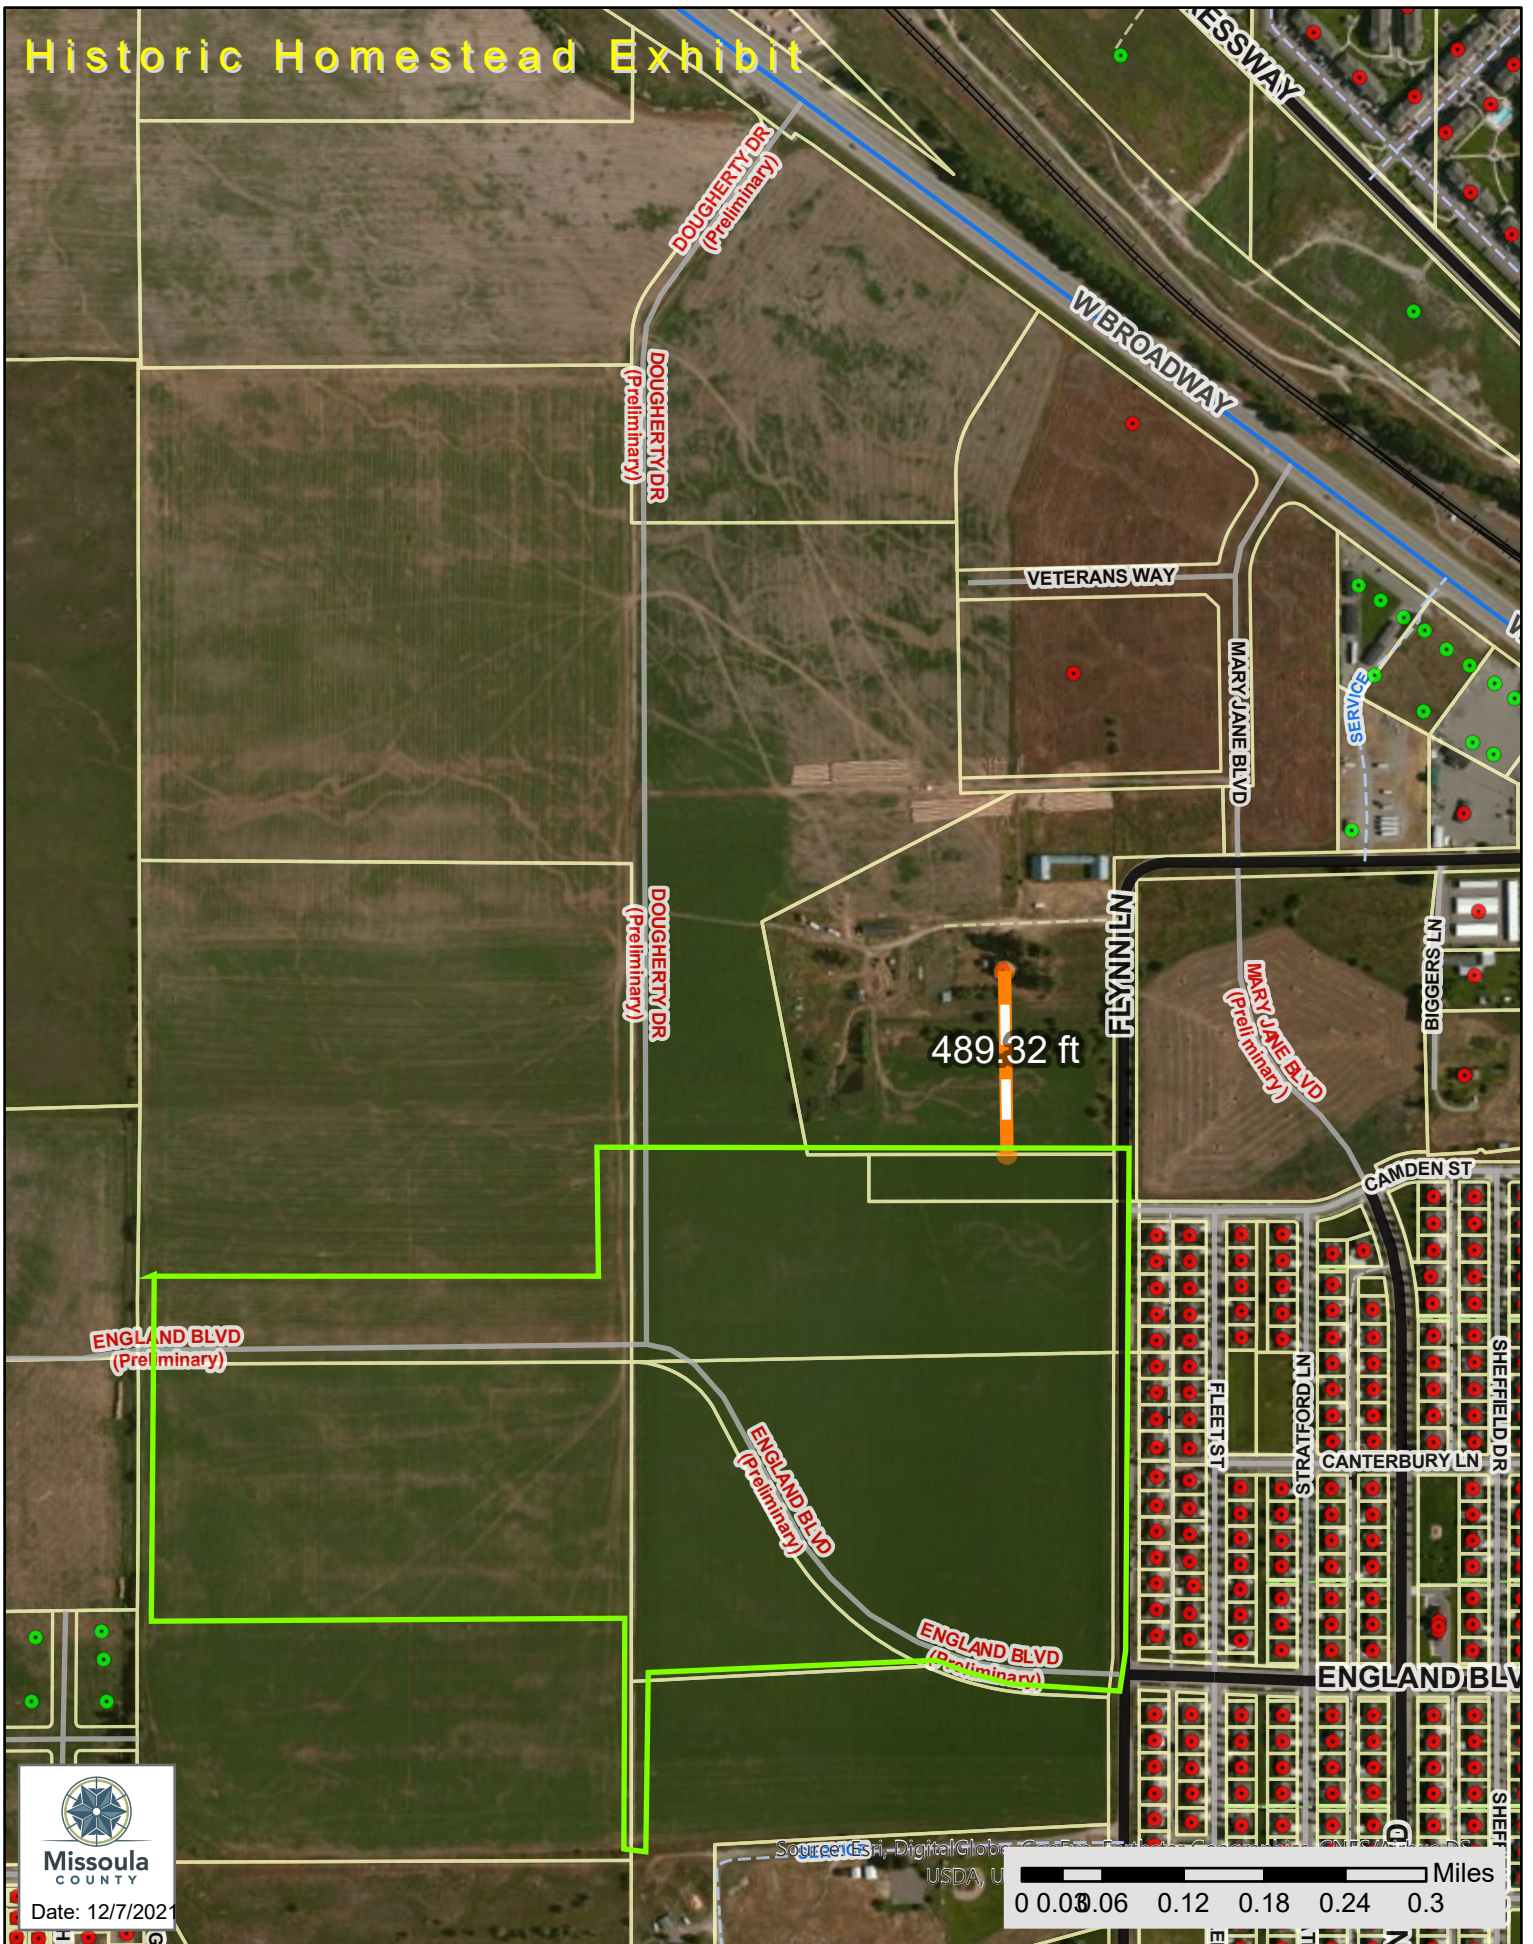

Historic Homestead Exhibit

Missoula
COUNTY
Date: 12/7/2021

Source: Esri, DigitalGlobe, GeoEye, Earthstar (United States), CNR, USDA, U.S. Department of the Interior, AeroGRID, IGN, and the GIS User Community

0 0.03 0.06 0.12 0.18 0.24 0.3 Miles

Map Center: X: -114.05915 - Y: 46.90247

The material displayed on this page is informational and should be used for reference only. No reliance should be placed thereon without verification by the user. Missoula County does not warrant that the information is either complete or accurate. No representation, warranties or covenants of any kind are made by Missoula County. Before acting on the information contained on this page the user should consult original documents.