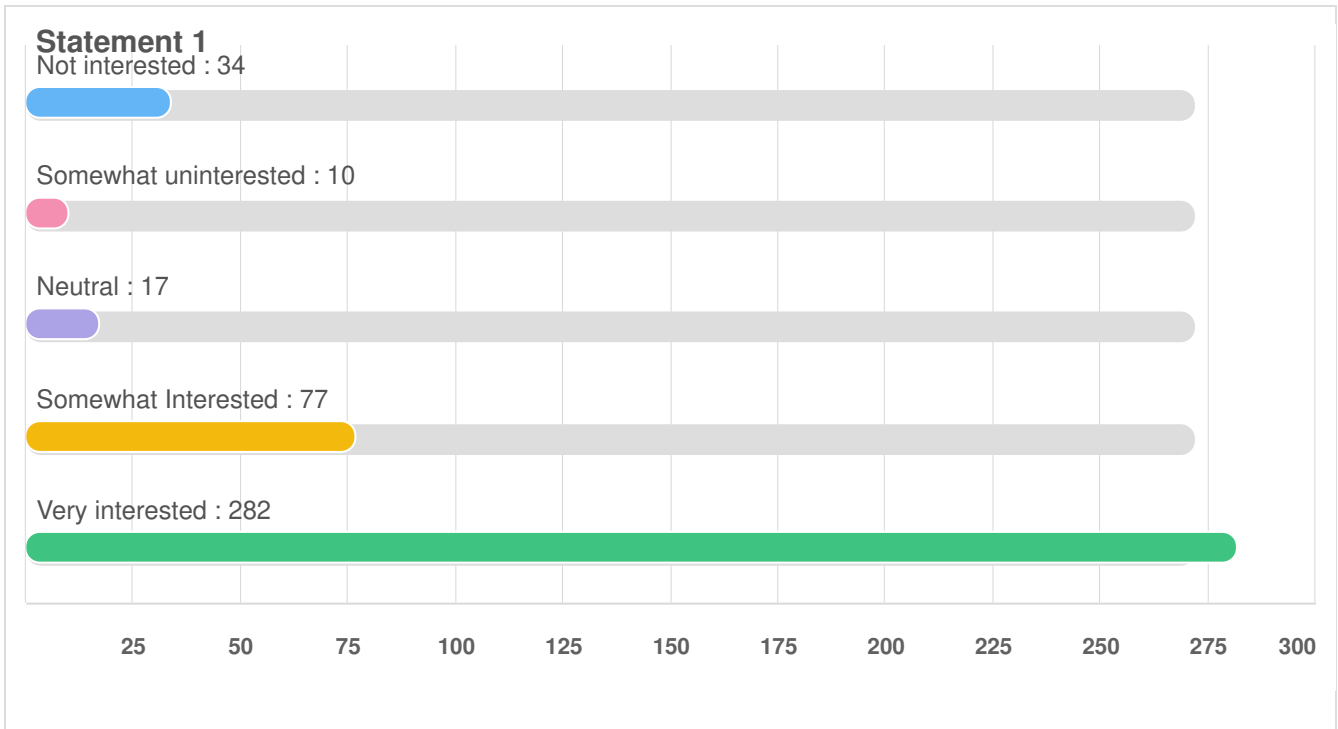

Proposed Silver Park Sculpture Walk Survey

SURVEY RESPONSE REPORT

27 April 2020 - 02 April 2024

PROJECT NAME:

Proposed Sculpture Walk at Silver Park

SURVEY QUESTIONS

Q1 | An Art Sculpture Walk, as described in the presentation and located in Silver Park, is an appropriate activity and use for ...

Mandatory Question (420 response(s))
Question type: Likert Question

Q1 | An Art Sculpture Walk, as described in the presentation and located in Silver Park, is an appropriate activity and use for ...

Q2 | How interested are you in seeing a Sculpture Walk installed in Silver Park?

Mandatory Question (420 response(s))
 Question type: Likert Question

Q2 | How interested are you in seeing a Sculpture Walk installed in Silver Park?

Q3 | How likely would you be to visit a Sculpture Walk in Silver Park?