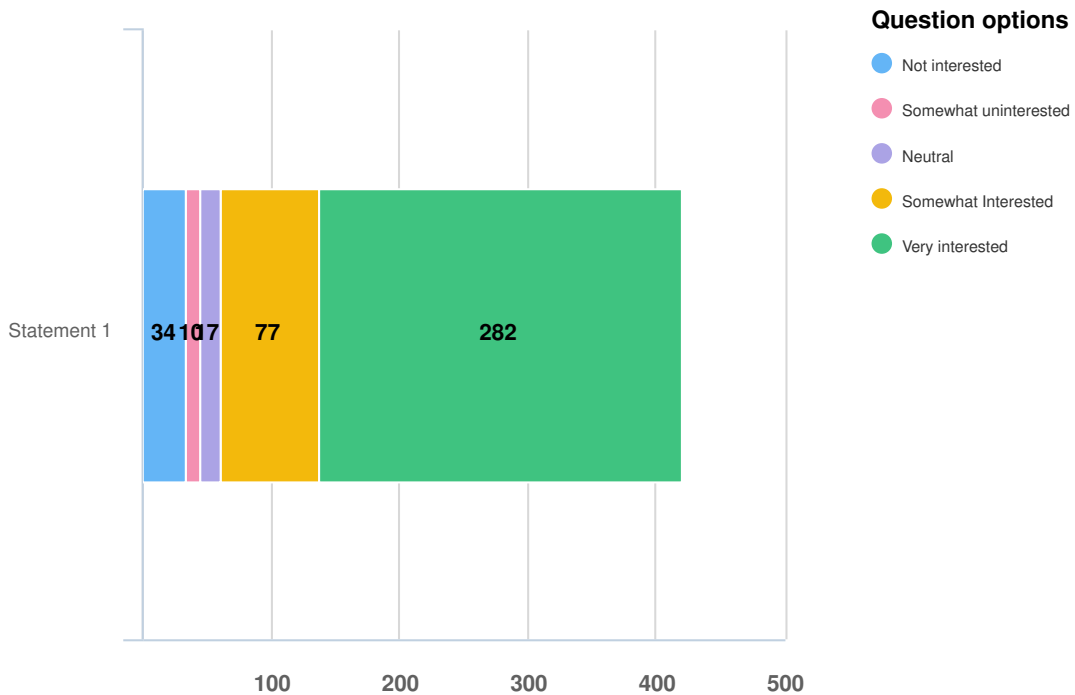

Proposed Silver Park Sculpture Walk Survey

SURVEY RESPONSE REPORT

27 April 2020 - 02 April 2024

PROJECT NAME:

Proposed Sculpture Walk at Silver Park

SURVEY QUESTIONS

Q1 | An Art Sculpture Walk, as described in the presentation and located in Silver Park, is an appropriate activity and use for ...

Mandatory Question (420 response(s))
Question type: Likert Question

Q1 | An Art Sculpture Walk, as described in the presentation and located in Silver Park, is an appropriate activity and use for ...

Q2 | How interested are you in seeing a Sculpture Walk installed in Silver Park?