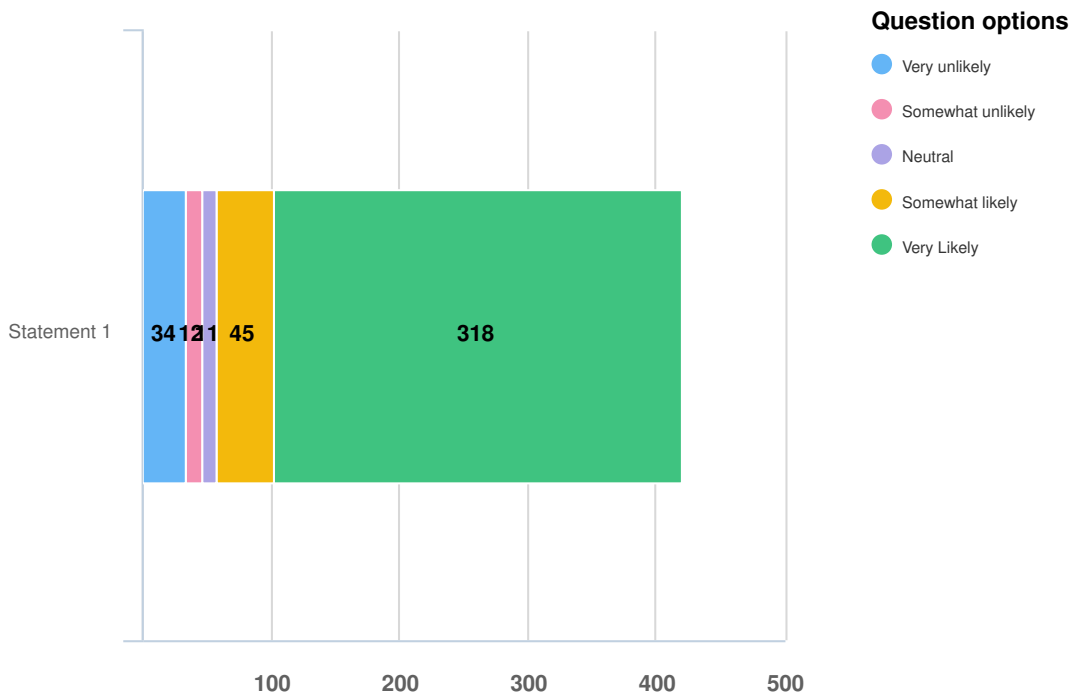

Q3 | How likely would you be to visit a Sculpture Walk in Silver Park?

Mandatory Question (420 response(s))
Question type: Likert Question