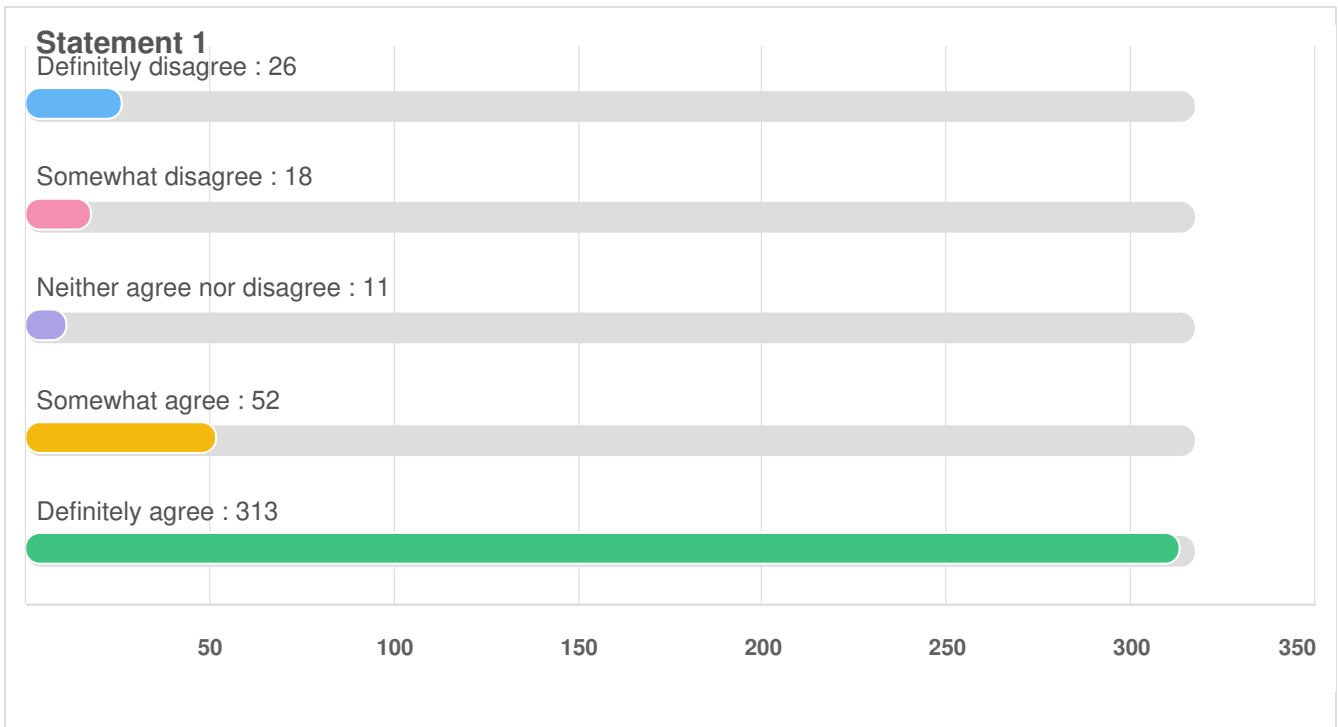

Proposed Silver Park Sculpture Walk Survey

SURVEY RESPONSE REPORT

27 April 2020 - 02 April 2024

PROJECT NAME:

Proposed Sculpture Walk at Silver Park

SURVEY QUESTIONS

Q1 | An Art Sculpture Walk, as described in the presentation and located in Silver Park, is an appropriate activity and use for ...

Mandatory Question (420 response(s))
Question type: Likert Question

Q1 | An Art Sculpture Walk, as described in the presentation and located in Silver Park, is an appropriate activity and use for ...

Q2 | How interested are you in seeing a Sculpture Walk installed in Silver Park?