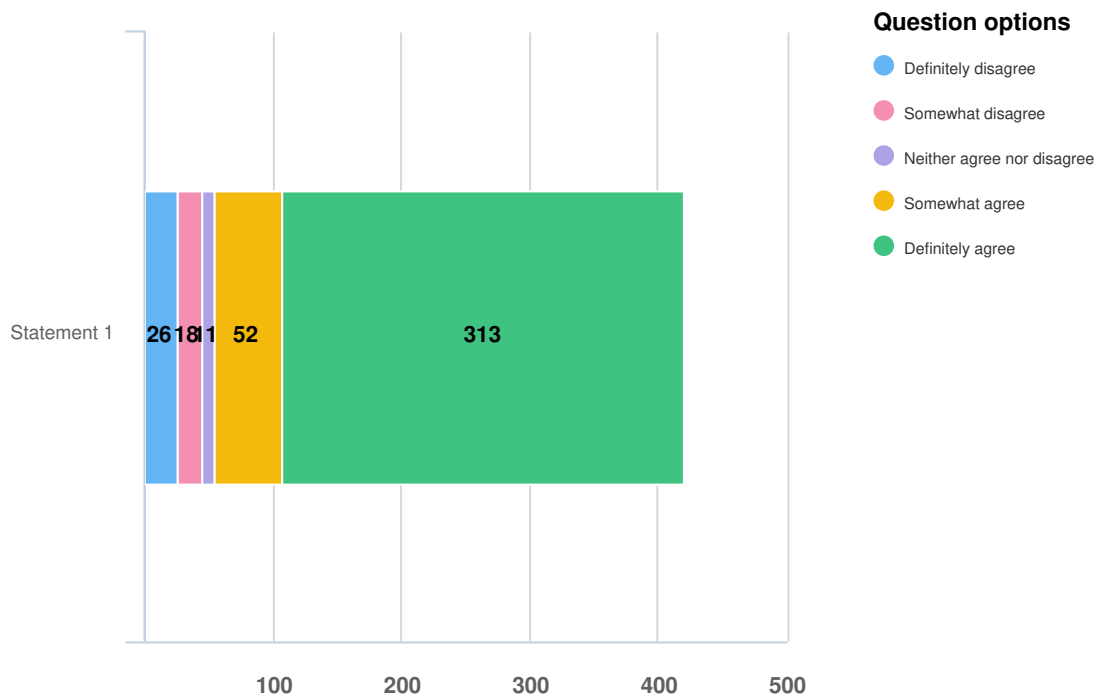

Proposed Silver Park Sculpture Walk Survey

SURVEY RESPONSE REPORT

27 April 2020 - 02 April 2024

PROJECT NAME:

Proposed Sculpture Walk at Silver Park

SURVEY QUESTIONS

Q1 | An Art Sculpture Walk, as described in the presentation and located in Silver Park, is an appropriate activity and use for ...

Mandatory Question (420 response(s))
Question type: Likert Question

Q1 | An Art Sculpture Walk, as described in the presentation and located in Silver Park, is an appropriate activity and use for ...

Q2 | How interested are you in seeing a Sculpture Walk installed in Silver Park?