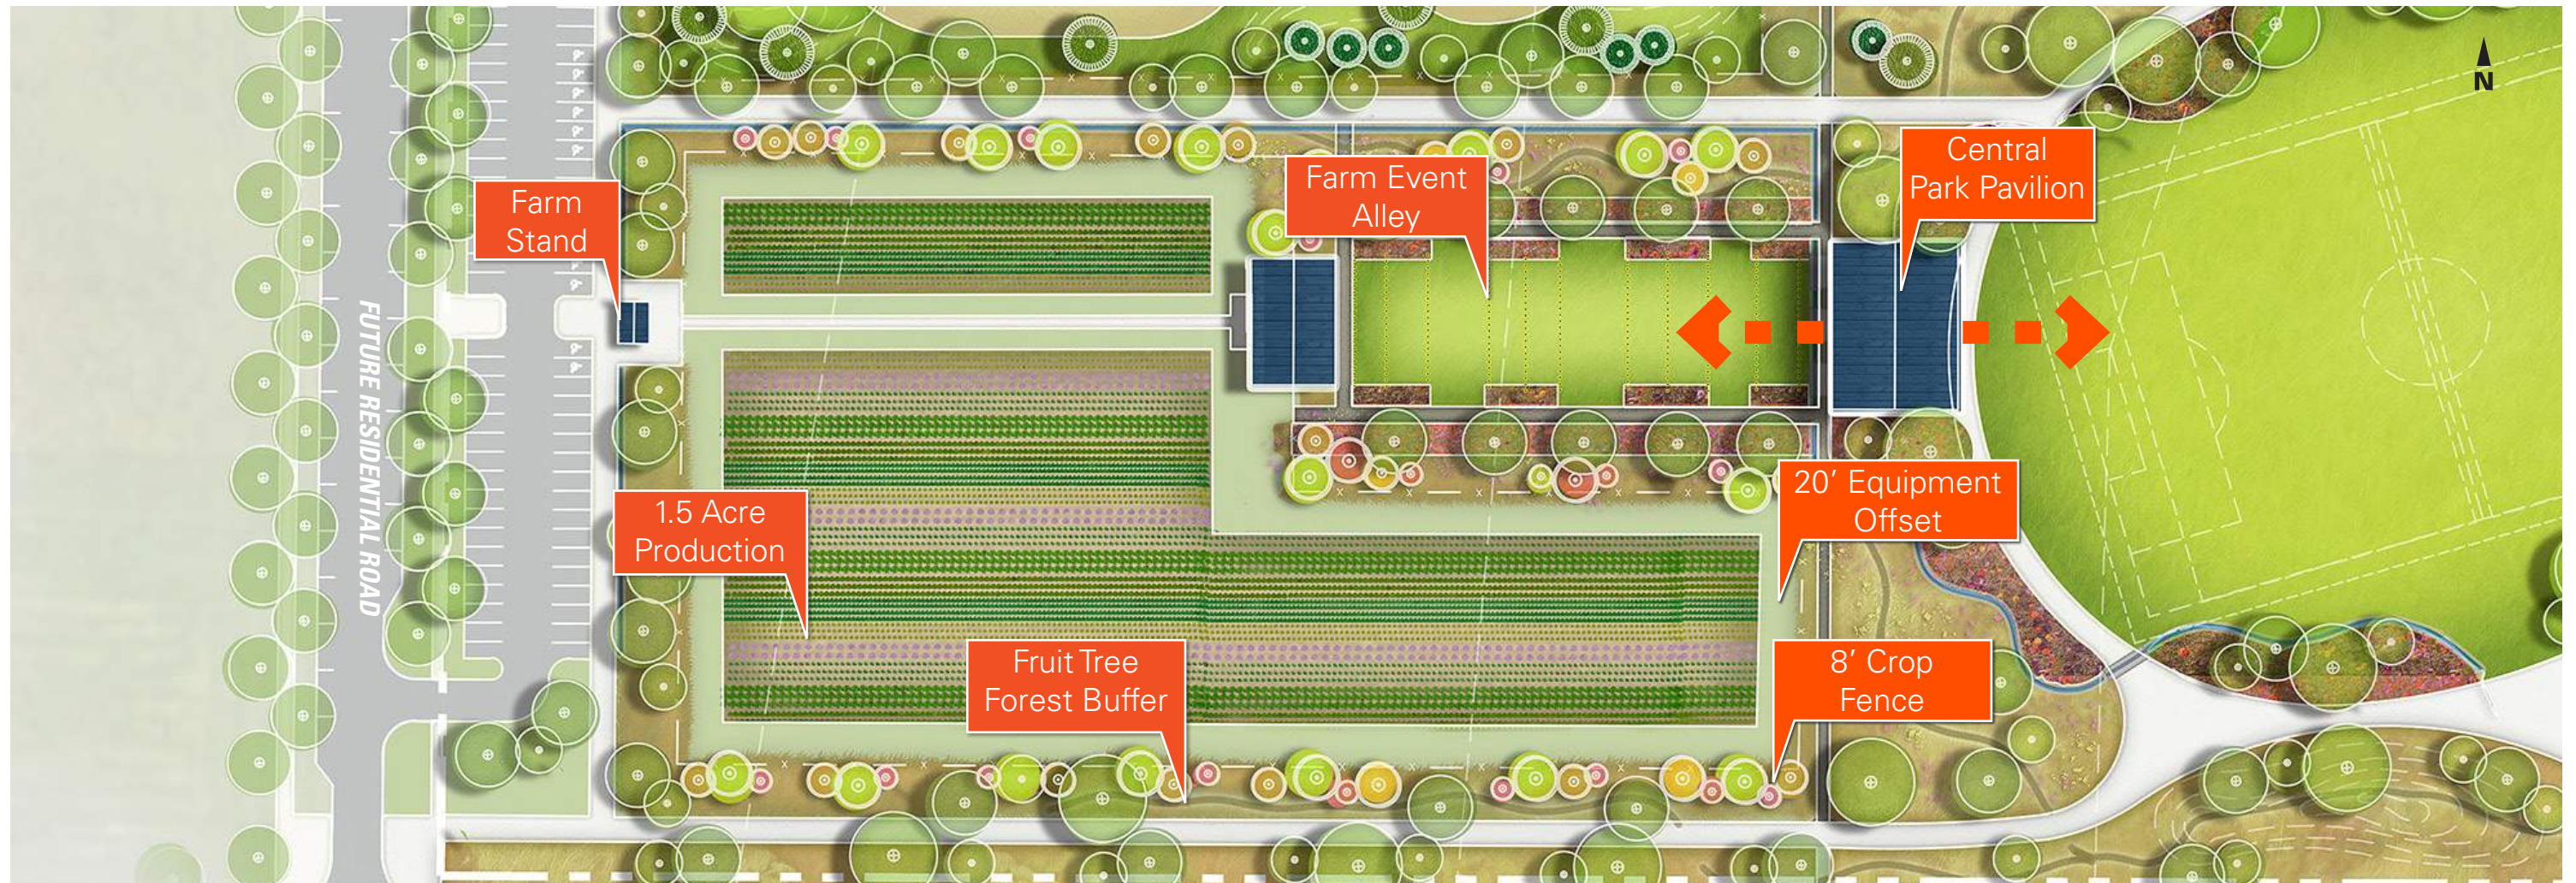

MULTI-USE FIELD: *South of multi-purpose field, looking west toward park pavilion*

MULTI-USE FIELD

WEST END FARM & PARK

MISSOULA, MT

HELLGATE
ELEMENTARY
SCHOOL

DESIGNWORKSHOP
JUNE 2022

WEST END FARM ENLARGEMENT

WEST END FARM: *West side of event space looking east toward park pavilion*

ADVENTURE PLAY & SPLASH PAD

ADVENTURE PLAY & SPLASH PAD ENLARGEMENT

ADVENTURE PLAY & SPLASH PAD: *Observation hill to the right of the frame, looking east toward climbing wall*

SPORT COURTS ENLARGEMENT

SPORT COURTS: *View looking northwest toward sport courts.*

Pickleball Courts

Shade Structure

Parking Lot

Basketball Court

Multi-use
Connection into
Neighborhood

Observation
Hill Trail

MUNICIPAL FIELD

WEST END FARM & PARK

MISSOULA, MT

HELLGATE
ELEMENTARY
SCHOOL

DESIGNWORKSHOP
JUNE 2022

PUMP TRACK ENLARGEMENT

PUMP TRACK: *View looking west toward observation hill.*

PREFERRED ALTERNATIVE - PHASE 1