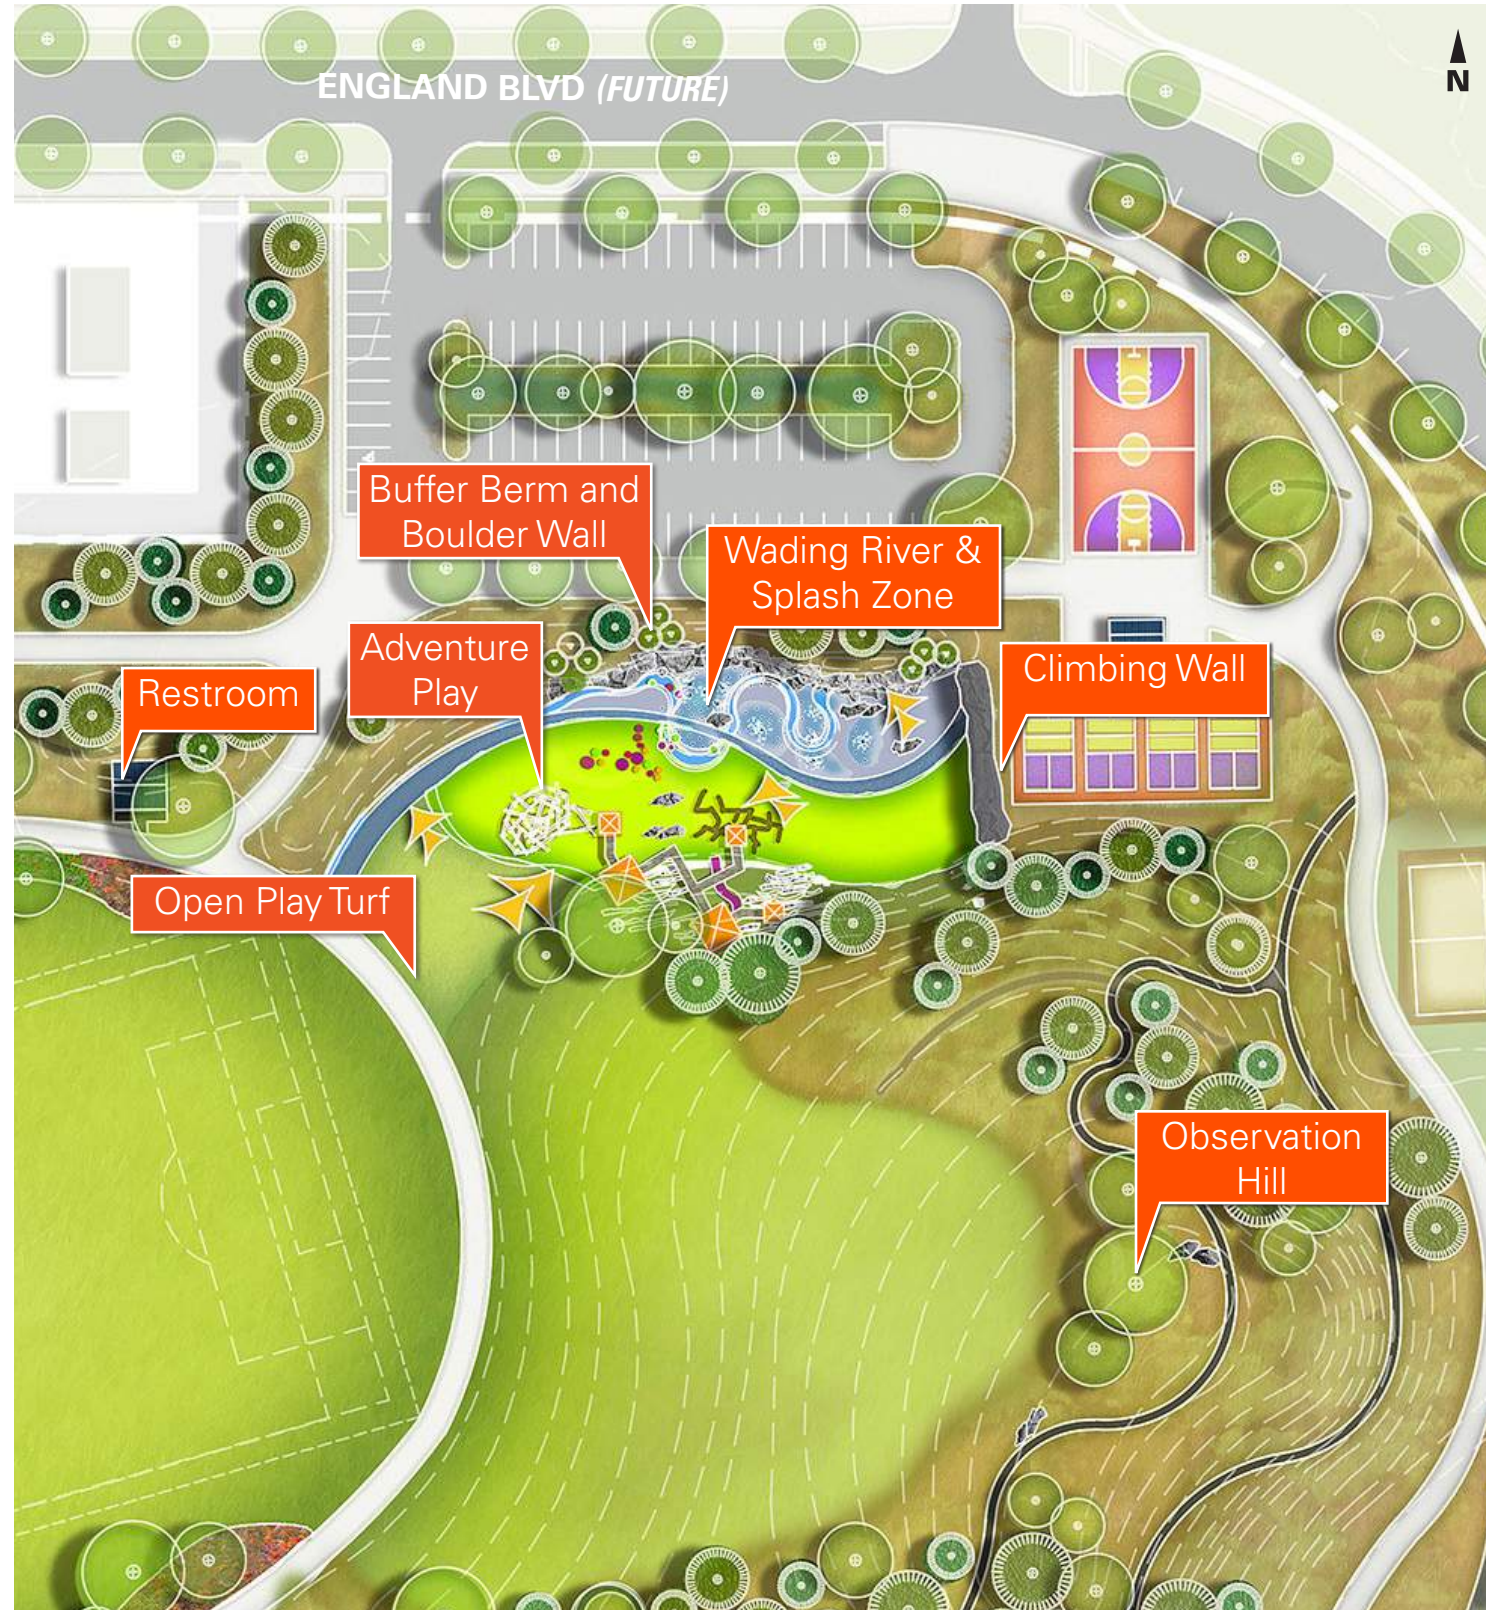

OBSERVATION HILL

OBSERVATION HILL ENLARGEMENT

OBSERVATION HILL: *Looking east toward observation hill from park pavilion*

MULTI-USE FIELD

MULTI-USE FIELD ENLARGEMENT

WEST END FARM & PARK
MISSOULA, MT

DESIGNWORKSHOP
JUNE 2022

MULTI-USE FIELD: *South of multi-purpose field, looking west toward park pavilion*

MULTI-USE FIELD

WEST END FARM & PARK

MISSOULA, MT

HELLGATE
ELEMENTARY
SCHOOL

DESIGNWORKSHOP
JUNE 2022

WEST END FARM ENLARGEMENT

WEST END FARM: *West side of event space looking east toward park pavilion*

ADVENTURE PLAY & SPLASH PAD

ADVENTURE PLAY & SPLASH PAD ENLARGEMENT

ADVENTURE PLAY & SPLASH PAD: *Observation hill to the right of the frame, looking east toward climbing wall*

SPORT COURTS ENLARGEMENT

SPORT COURTS: *View looking northwest toward sport courts.*

Pickleball Courts

Shade Structure

Parking Lot

Basketball Court

Multi-use
Connection into
Neighborhood

Observation
Hill Trail