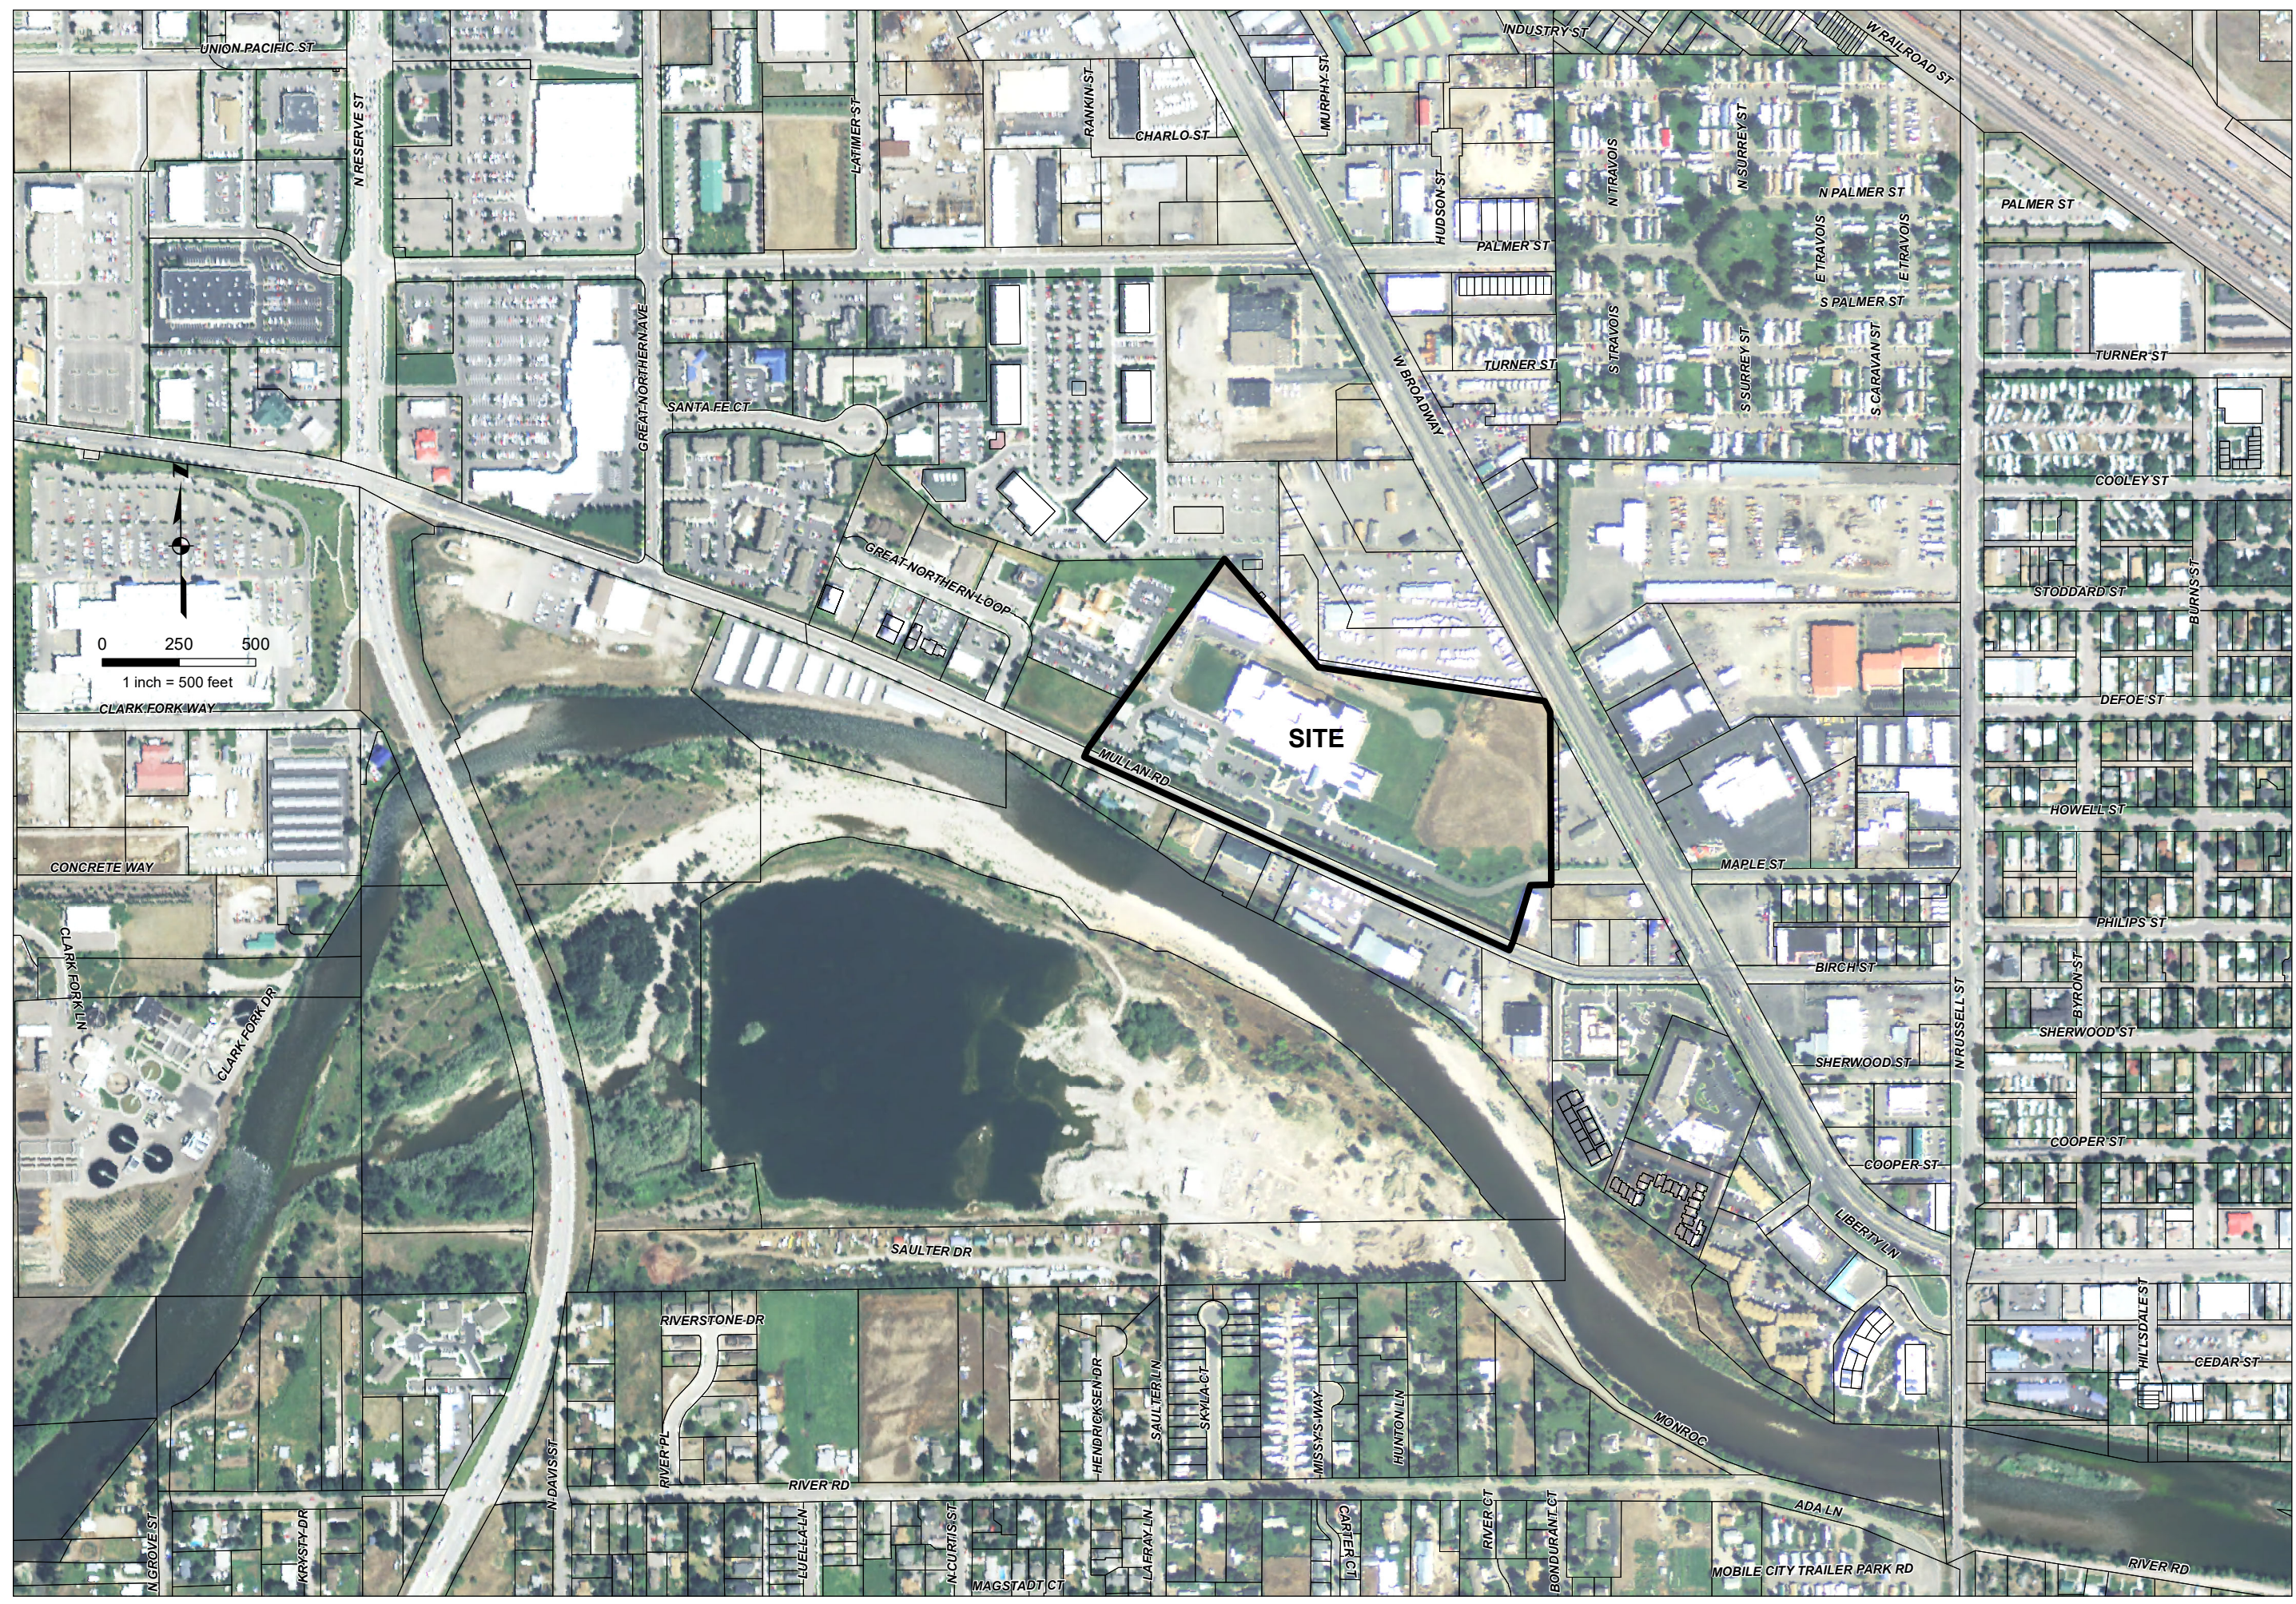

WGM GROUP
WWW.WMGROUP.COM

VICINITY MAP EXHIBIT
TRINITY MULLAN SUBDIVISION
MISSOULA, MONTANA

PROJECT: 19-11-19.3
FILE NO: 191119_3_vicinity.mxd
FILE PATH: W:\PROJECTS\191119\GIS\MXD
DRAFT: CEG
APPROVE: RJS
DATE:

JUNE 2020